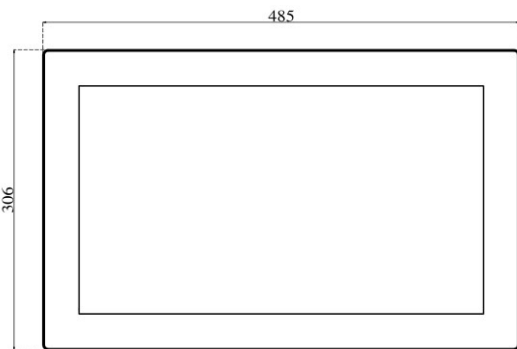

Arm horizontal