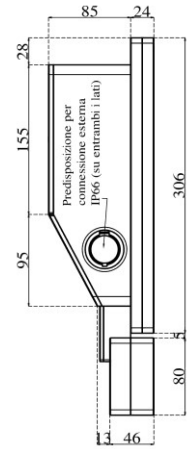

Input / Output connectors:

- Serial ports : 2x RS-232; 1x RS-232/422/485 ports
- USB ports : 4x USB 3.0; 2x USB 2.0
- Video output : 2x DP connectors
- Ethernet : 2x RJ45 ports
- Power connection : 24 VDC terminal block (1x 3-pins)

Support operating system:

- Windows 10 Enterprise LTSC 2016 [32/64 bit]
- Windows 10 Enterprise LTSC 2019 [32/64 bit]
- Linux (Ubuntu 14 or newer) and further distros

Generic specifications:

- Dimension : 485x305x90 mm (L x H x W)
- Weight : 12 Kg
- Materials : 3 mm temperate glass (cover)
: anodized aluminium (case)
- Cooling type : fanless
- Protection grade : total IP 66
- Mounting type : VESA mount 100
: ARM mount compatible with Rittal CP40
: STAND mount compatible with Rittal CP40
- Operating temperature : 0 °C - +50 °C (80% humidity, no condensing)

Power specification:

- Rated input voltage : 24 VDC
- Input voltage limit: : 9.....36 VDC
- Power consumption : 42 W

Order options:

- Storage: 1x mSATA SSD
- Memory module size: 2GB, 4GB or 8GB DDR3L sodimm 1600 MHz
- Additional WI-Fi ethernet [mini PCI-e, half-size module]
- Max 2x IP66 USB port
- Keyboard with max 7x Ø 22 elements

Arm horizontal with keyboard

Arm horizontal

Arm vertical

Stand horizontal with keyboard

Stand horizontal

Stand vertical

Vesa horizontal with keyboard

Vesa horizontal