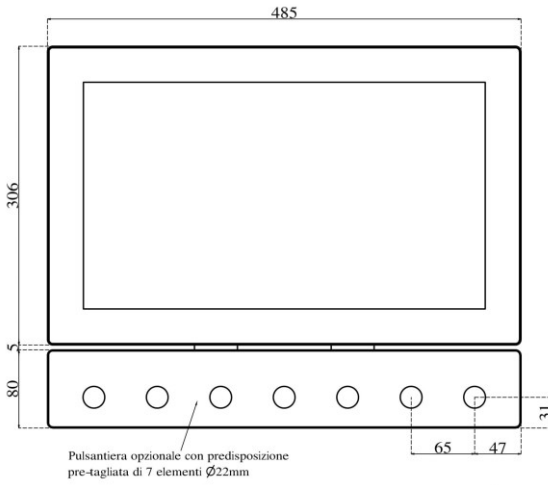

Arm horizontal with keyboard