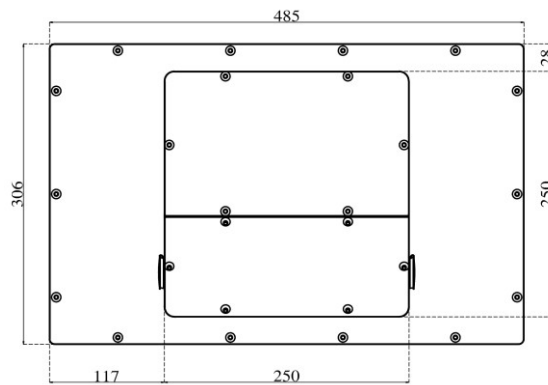

Support operating system:

- Windows 10 Enterprise LTSC 2016 [32/64 bit]
- Windows 10 Enterprise LTSC 2019 [32/64 bit]
- Linux (Ubuntu 14 or newer) and further distros

Generic specifications:

- Dimension : 485x305x90 mm (L x H x W)
- Weight : 12 Kg
- Materials : 3 mm temperate glass (cover)
: anodized aluminium (case)
- Cooling type : fanless
- Protection grade : total IP 66
- Mounting type : VESA mount 100
: ARM mount compatible with Rittal CP40
: STAND mount compatible with Rittal CP40
- Operating temperature : 0 °C - +50 °C (80% humidity, no condensing)

Power specification:

- Rated input voltage : 24 VDC
- Input voltage limit: : 9.....36 VDC
- Power consumption : 42 W

Order options:

- Storage: 1x mSATA SSD
- Memory module size: 2GB, 4GB or 8GB DDR3L sodimm 1600 MHz
- Additional WI-Fi ethernet [mini PCI-e, half-size module]
- Max 2x IP66 USB port
- Keyboard with max 7x Ø 22 elements

Arm horizontal with keyboard

Arm horizontal

Arm vertical

Stand horizontal with keyboard

Stand horizontal

Stand vertical

Vesa horizontal with keyboard

Vesa horizontal