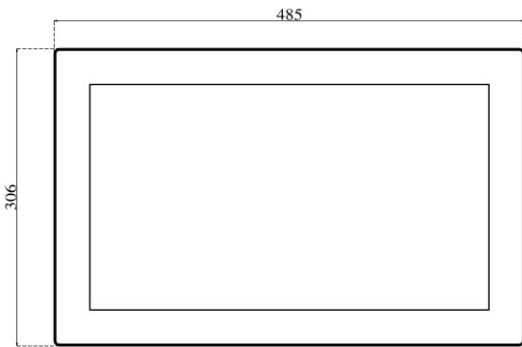

Support operating system:

- Windows 10 Enterprise LTSC 2016 [32/64 bit]
- Windows 10 Enterprise LTSC 2019 [32/64 bit]
- Linux (Ubuntu 14 or newer) and further distros

Generic specifications:

- Dimension : 485x305x90 mm (L x H x W)
- Weight : 12 Kg
- Materials : 3 mm temperate glass (cover)
: anodized aluminium (case)
- Cooling type : fanless
- Protection grade : total IP 66
- Mounting type : VESA mount 100
: ARM mount compatible with Rittal CP40
: STAND mount compatible with Rittal CP40
- Operating temperature : 0 °C - +50 °C (80% humidity, no condensing)

Arm horizontal with keyboard

Arm horizontal

Arm vertical

Stand horizontal with keyboard

Stand horizontal

Stand vertical

Vesa horizontal with keyboard

Vesa horizontal