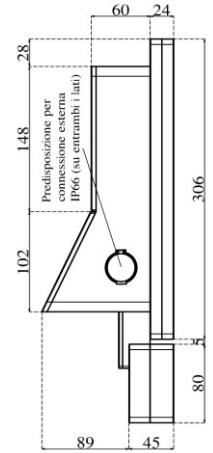

Input / Output connectors:

- Serial ports : 2x RS-232; 1x RS-232/422/485 ports
- USB ports : 4x USB 3.0; 2x USB 2.0
- Video output : 2x DP connectors
- Ethernet : 2x RJ45 ports
- Power connection : 24 VDC terminal block (1x 3-pins)

Support operating system:

- Windows 10 Enterprise LTSC 2016 [32/64 bit]
- Windows 10 Enterprise LTSC 2019 [32/64 bit]
- Linux (Ubuntu 14 or newer) and further distros

Generic specifications:

- Dimension : 485x305x90 mm (L x H x W)
- Weight : 12 Kg
- Materials : 3 mm temperate glass (cover)
: anodized aluminium (case)
- Cooling type : fanless
- Protection grade : total IP 66
- Mounting type : VESA mount 100
: ARM mount compatible with Rittal CP40
: STAND mount compatible with Rittal CP40
- Operating temperature : 0 °C - +50 °C (80% humidity, no condensing)

Power specification:

- Rated input voltage : 24 VDC
- Input voltage limit: : 9.....36 VDC
- Power consumption : 42 W

Order options:

- Storage: 1x mSATA SSD
- Memory module size: 2GB, 4GB or 8GB DDR3L sodimm 1600 MHz
- Additional WI-Fi ethernet [mini PCI-e, half-size module]
- Max 2x IP66 USB port
- Keyboard with max 7x Ø 22 elements

Arm horizontal with keyboard

Arm horizontal

Arm vertical

Stand horizontal with keyboard

Stand horizontal

Stand vertical

Vesa horizontal with keyboard

Vesa horizontal