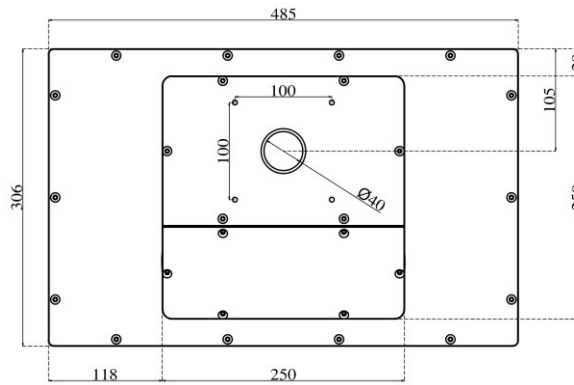

Support operating system:

- Windows 10 Enterprise LTSC 2016 [32/64 bit]
- Windows 10 Enterprise LTSC 2019 [32/64 bit]
- Linux (Ubuntu 14 or newer) and further distros

Generic specifications:

- Dimension : 485x305x90 mm (L x H x W)
- Weight : 12 Kg
- Materials : 3 mm temperate glass (cover)
: anodized aluminium (case)
- Cooling type : fanless
- Protection grade : total IP 66
- Mounting type : VESA mount 100
: ARM mount compatible with Rittal CP40
: STAND mount compatible with Rittal CP40
- Operating temperature : 0 °C - +50 °C (80% humidity, no condensing)

Power specification:

- Rated input voltage : 24 VDC
- Input voltage limit: : 9.....36 VDC
- Power consumption : 42 W

Order options:

- Storage: 1x mSATA SSD
- Memory module size: 2GB, 4GB or 8GB DDR3L sodimm 1600 MHz
- Additional WI-Fi ethernet [mini PCI-e, half-size module]
- Max 2x IP66 USB port
- Keyboard with max 7x Ø 22 elements

Arm horizontal with keyboard

Arm horizontal

Arm vertical

Stand horizontal with keyboard

Stand horizontal

Stand vertical

Vesa horizontal with keyboard

Vesa horizontal