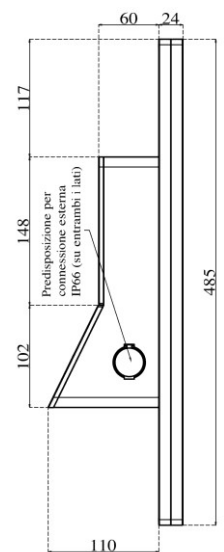

Input / Output connectors:

- Serial ports : 2x RS-232; 1x RS-232/422/485 ports
- USB ports : 4x USB 3.0; 2x USB 2.0
- Video output : 2x DP connectors
- Ethernet : 2x RJ45 ports
- Power connection : 24 VDC terminal block (1x 3-pins)

Support operating system:

- Windows 10 Enterprise LTSC 2016 [32/64 bit]
- Windows 10 Enterprise LTSC 2019 [32/64 bit]
- Linux (Ubuntu 14 or newer) and further distros

Generic specifications:

- Dimension : 485x305x90 mm (L x H x W)
- Weight : 12 Kg
- Materials : 3 mm temperate glass (cover)
: anodized aluminium (case)
- Cooling type : fanless
- Protection grade : total IP 66
- Mounting type : VESA mount 100
: ARM mount compatible with Rittal CP40
: STAND mount compatible with Rittal CP40
- Operating temperature : 0 °C - +50 °C (80% humidity, no condensing)

Power specification:

- Rated input voltage : 24 VDC
- Input voltage limit: : 9.....36 VDC
- Power consumption : 42 W

Order options:

- Storage: 1x mSATA SSD
- Memory module size: 2GB, 4GB or 8GB DDR3L sodimm 1600 MHz
- Additional WI-Fi ethernet [mini PCI-e, half-size module]
- Max 2x IP66 USB port
- Keyboard with max 7x Ø 22 elements

Arm horizontal with keyboard

Arm horizontal

Arm vertical

Stand horizontal with keyboard

Stand horizontal

Stand vertical

Vesa horizontal with keyboard

Vesa horizontal