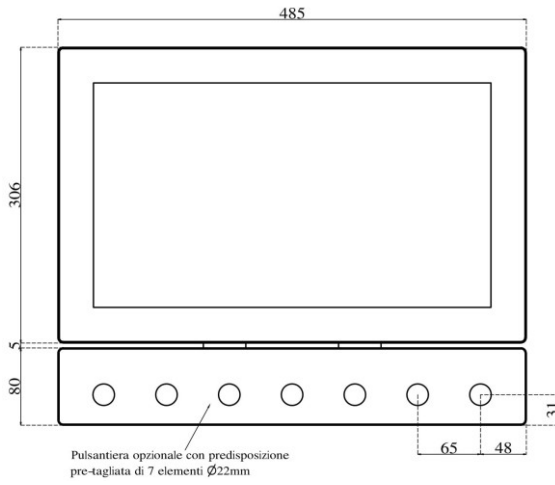

Support operating system:

- Windows 10 Enterprise LTSC 2016 [32/64 bit]
- Windows 10 Enterprise LTSC 2019 [32/64 bit]
- Linux (Ubuntu 14 or newer) and further distros

Generic specifications:

- Dimension : 485x305x90 mm (L x H x W)
- Weight : 12 Kg
- Materials : 3 mm temperate glass (cover)
: anodized aluminium (case)
- Cooling type : fanless
- Protection grade : total IP 66
- Mounting type : VESA mount 100
: ARM mount compatible with Rittal CP40
: STAND mount compatible with Rittal CP40
- Operating temperature : 0 °C - +50 °C (80% humidity, no condensing)

Power specification:

- Rated input voltage : 24 VDC
- Input voltage limit: : 9.....36 VDC
- Power consumption : 42 W

Order options:

- Storage: 1x mSATA SSD
- Memory module size: 2GB, 4GB or 8GB DDR3L sodimm 1600 MHz
- Additional WI-Fi ethernet [mini PCI-e, half-size module]
- Max 2x IP66 USB port
- Keyboard with max 7x Ø 22 elements

Arm horizontal with keyboard

Arm horizontal

Arm vertical

Stand horizontal with keyboard

Stand horizontal

Stand vertical

Vesa horizontal with keyboard

Vesa horizontal