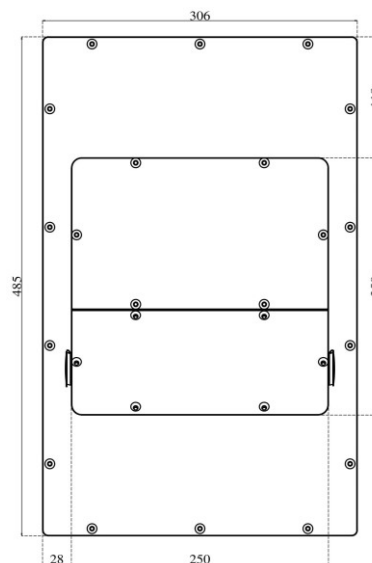

Support operating system:

- Windows 10 Enterprise LTSC 2016 [32/64 bit]
- Windows 10 Enterprise LTSC 2019 [32/64 bit]
- Linux (Ubuntu 14 or newer) and further distros

Generic specifications:

- Dimension : 485x305x90 mm (L x H x W)
- Weight : 12 Kg
- Materials : 3 mm temperate glass (cover)
: anodized aluminium (case)
- Cooling type : fanless
- Protection grade : total IP 66
- Mounting type : VESA mount 100
: ARM mount compatible with Rittal CP40
: STAND mount compatible with Rittal CP40
- Operating temperature : 0 °C - +50 °C (80% humidity, no condensing)

Power specification:

- Rated input voltage : 24 VDC
- Input voltage limit: : 9.....36 VDC
- Power consumption : 42 W

Order options:

- Storage: 1x mSATA SSD
- Memory module size: 2GB, 4GB or 8GB DDR3L sodimm 1600 MHz
- Additional WI-Fi ethernet [mini PCI-e, half-size module]
- Max 2x IP66 USB port
- Keyboard with max 7x Ø 22 elements

Arm horizontal with keyboard

Arm horizontal

Arm vertical

Stand horizontal with keyboard

Stand horizontal

Stand vertical

Vesa horizontal with keyboard

Vesa horizontal