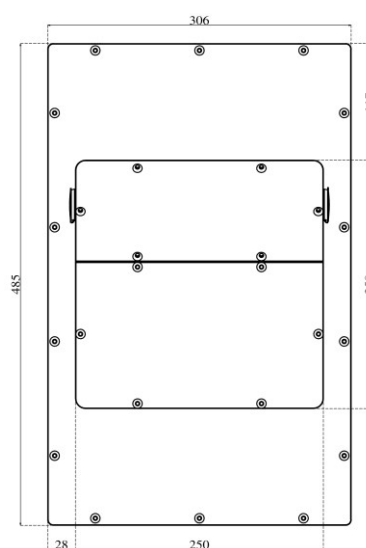

Support operating system:

- Windows 10 Enterprise LTSC 2016 [32/64 bit]
- Windows 10 Enterprise LTSC 2019 [32/64 bit]
- Linux (Ubuntu 14 or newer) and further distros

Generic specifications:

- Dimension : 485x305x90 mm (L x H x W)
- Weight : 12 Kg
- Materials : 3 mm temperate glass (cover)
: anodized aluminium (case)
- Cooling type : fanless
- Protection grade : total IP 66
- Mounting type : VESA mount 100
: ARM mount compatible with Rittal CP40
: STAND mount compatible with Rittal CP40
- Operating temperature : 0 °C - +50 °C (80% humidity, no condensing)

Power specification:

- Rated input voltage : 24 VDC
- Input voltage limit: : 9.....36 VDC
- Power consumption : 42 W

Order options:

- Storage: 1x mSATA SSD
- Memory module size: 2GB, 4GB or 8GB DDR3L sodimm 1600 MHz
- Additional WI-Fi ethernet [mini PCI-e, half-size module]
- Max 2x IP66 USB port
- Keyboard with max 7x Ø 22 elements

Arm horizontal with keyboard

Arm horizontal

Arm vertical

Stand horizontal with keyboard

Stand horizontal

Stand vertical

Vesa horizontal with keyboard

Vesa horizontal