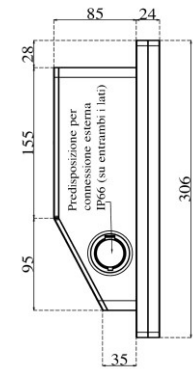

Input / Output connectors:

- Serial ports : 2x RS-232; 1x RS-232/422/485 ports
- USB ports : 4x USB 3.0; 2x USB 2.0
- Video output : 2x DP connectors
- Ethernet : 2x RJ45 ports
- Power connection : 24 VDC terminal block (1x 3-pins)

Support operating system:

- Windows 10 Enterprise LTSC 2016 [32/64 bit]
- Windows 10 Enterprise LTSC 2019 [32/64 bit]
- Linux (Ubuntu 14 or newer) and further distros

Generic specifications:

- Dimension : 485x305x90 mm (L x H x W)
- Weight : 12 Kg
- Materials : 3 mm temperate glass (cover)
: anodized aluminium (case)
- Cooling type : fanless
- Protection grade : total IP 66
- Mounting type : VESA mount 100
: ARM mount compatible with Rittal CP40
: STAND mount compatible with Rittal CP40
- Operating temperature : 0 °C - +50 °C (80% humidity, no condensing)

Power specification:

- Rated input voltage : 24 VDC
- Input voltage limit: : 9.....36 VDC
- Power consumption : 42 W

Order options:

- Storage: 1x mSATA SSD
- Memory module size: 2GB, 4GB or 8GB DDR3L sodimm 1600 MHz
- Additional WI-Fi ethernet [mini PCI-e, half-size module]
- Max 2x IP66 USB port
- Keyboard with max 7x Ø 22 elements

Arm horizontal with keyboard

Arm horizontal

Arm vertical

Stand horizontal with keyboard

Stand horizontal

Stand vertical

Vesa horizontal with keyboard

Vesa horizontal