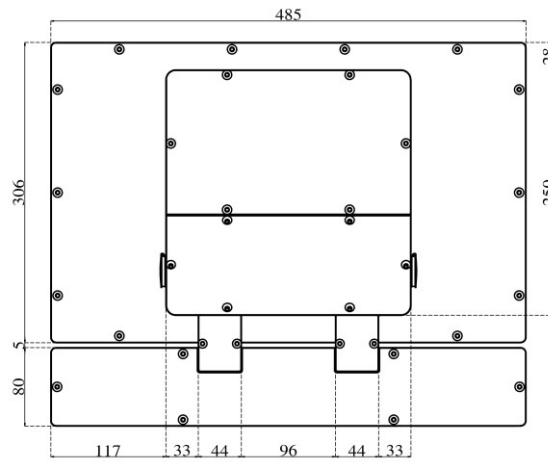

Support operating system:

- Windows 10 Enterprise LTSC 2016 [32/64 bit]
- Windows 10 Enterprise LTSC 2019 [32/64 bit]
- Linux (Ubuntu 14 or newer) and further distros

Generic specifications:

- Dimension : 485x305x90 mm (L x H x W)
- Weight : 12 Kg
- Materials : 3 mm temperate glass (cover)
: anodized aluminium (case)
- Cooling type : fanless
- Protection grade : total IP 66
- Mounting type : VESA mount 100
: ARM mount compatible with Rittal CP40
: STAND mount compatible with Rittal CP40
- Operating temperature : 0 °C - +50 °C (80% humidity, no condensing)

Power specification:

- Rated input voltage : 24 VDC
- Input voltage limit: : 9.....36 VDC
- Power consumption : 42 W

Order options:

- Storage: 1x mSATA SSD
- Memory module size: 2GB, 4GB or 8GB DDR3L sodimm 1600 MHz
- Additional WI-Fi ethernet [mini PCI-e, half-size module]
- Max 2x IP66 USB port
- Keyboard with max 7x Ø 22 elements

Arm horizontal with keyboard

Arm horizontal

Arm vertical

Stand horizontal with keyboard

Stand horizontal

Stand vertical

Vesa horizontal with keyboard

Vesa horizontal