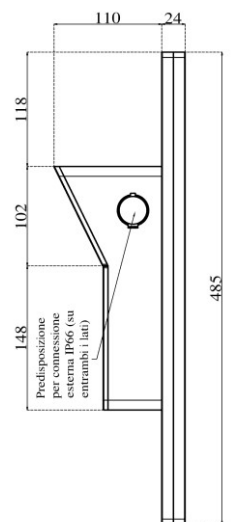

Arm vertical