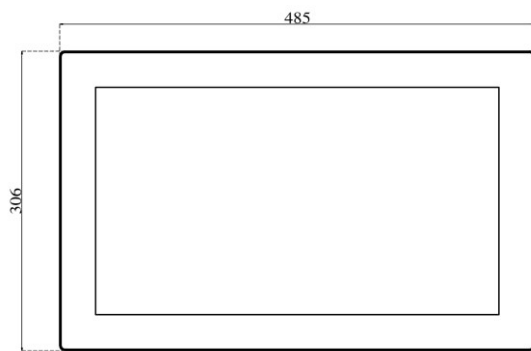

Stand horizontal