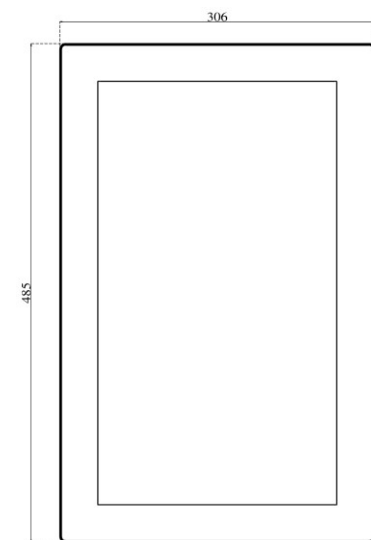

Support operating system:

- Windows 10 Enterprise LTSC 2016 [32/64 bit]
- Windows 10 Enterprise LTSC 2019 [32/64 bit]
- Linux (Ubuntu 14 or newer) and further distros

Generic specifications:

- Dimension : 485x305x90 mm (L x H x W)
- Weight : 12 Kg
- Materials : 3 mm temperate glass (cover)
: anodized aluminium (case)
- Cooling type : fanless
- Protection grade : total IP 66
- Mounting type : VESA mount 100
: ARM mount compatible with Rittal CP40
: STAND mount compatible with Rittal CP40
- Operating temperature : 0 °C - +50 °C (80% humidity, no condensing)

Power specification:

- Rated input voltage : 24 VDC
- Input voltage limit: : 9.....36 VDC
- Power consumption : 42 W

Order options:

- Storage: 1x mSATA SSD
- Memory module size: 2GB, 4GB or 8GB DDR3L sodimm 1600 MHz
- Additional WI-Fi ethernet [mini PCI-e, half-size module]
- Max 2x IP66 USB port
- Keyboard with max 7x Ø 22 elements

Arm horizontal with keyboard

Arm horizontal

Arm vertical

Stand horizontal with keyboard

Stand horizontal

Stand vertical

Vesa horizontal with keyboard

Vesa horizontal