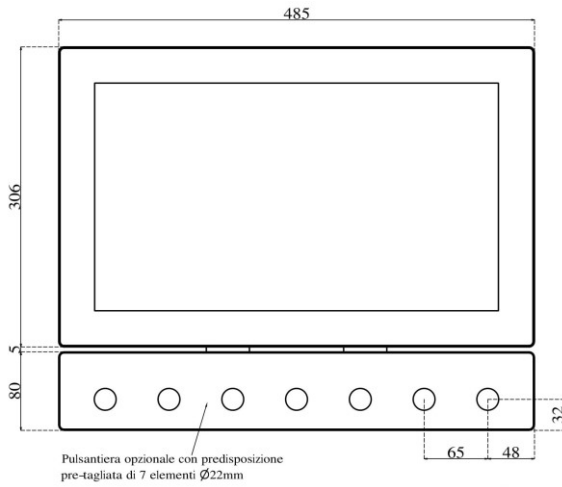

Support operating system:

- Windows 10 Enterprise LTSC 2016 [32/64 bit]
- Windows 10 Enterprise LTSC 2019 [32/64 bit]
- Linux (Ubuntu 14 or newer) and further distros

Generic specifications:

- Dimension : 485x305x90 mm (L x H x W)
- Weight : 12 Kg
- Materials : 3 mm temperate glass (cover)
: anodized aluminium (case)
- Cooling type : fanless
- Protection grade : total IP 66
- Mounting type : VESA mount 100
: ARM mount compatible with Rittal CP40
: STAND mount compatible with Rittal CP40
- Operating temperature : 0 °C - +50 °C (80% humidity, no condensing)

Power specification:

- Rated input voltage : 24 VDC
- Input voltage limit: : 9.....36 VDC
- Power consumption : 42 W

Order options:

- Storage: 1x mSATA SSD
- Memory module size: 2GB, 4GB or 8GB DDR3L sodimm 1600 MHz
- Additional WI-Fi ethernet [mini PCI-e, half-size module]
- Max 2x IP66 USB port
- Keyboard with max 7x Ø 22 elements

Arm horizontal with keyboard

Arm horizontal

Arm vertical

Stand horizontal with keyboard

Stand horizontal

Stand vertical

Vesa horizontal with keyboard

Vesa horizontal