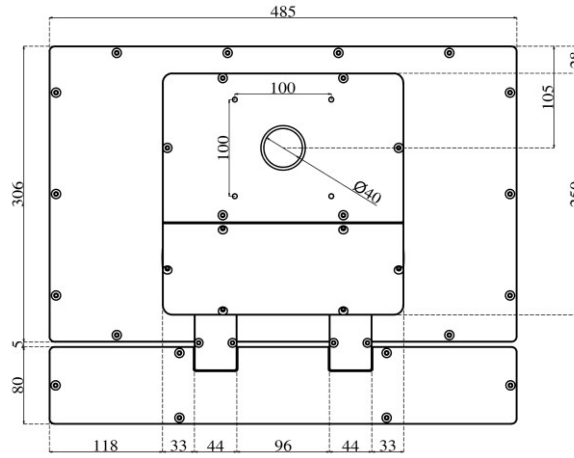

Support operating system:

- Windows 10 Enterprise LTSC 2016 [32/64 bit]
- Windows 10 Enterprise LTSC 2019 [32/64 bit]
- Linux (Ubuntu 14 or newer) and further distros

Generic specifications:

- Dimension : 485x305x90 mm (L x H x W)
- Weight : 12 Kg
- Materials : 3 mm temperate glass (cover)
: anodized aluminium (case)
- Cooling type : fanless
- Protection grade : total IP 66
- Mounting type : VESA mount 100
: ARM mount compatible with Rittal CP40
: STAND mount compatible with Rittal CP40
- Operating temperature : 0 °C - +50 °C (80% humidity, no condensing)

Power specification:

- Rated input voltage : 24 VDC
- Input voltage limit: : 9.....36 VDC
- Power consumption : 42 W

Order options:

- Storage: 1x mSATA SSD
- Memory module size: 2GB, 4GB or 8GB DDR3L sodimm 1600 MHz
- Additional WI-Fi ethernet [mini PCI-e, half-size module]
- Max 2x IP66 USB port
- Keyboard with max 7x Ø 22 elements

Arm horizontal with keyboard

Arm horizontal

Arm vertical

Stand horizontal with keyboard

Stand horizontal

Stand vertical

Vesa horizontal with keyboard

Vesa horizontal