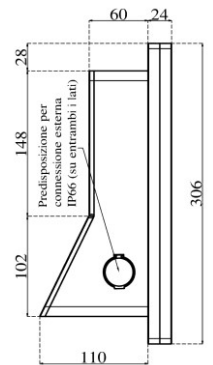

Support operating system:

- Windows 10 Enterprise LTSC 2016 [32/64 bit]
- Windows 10 Enterprise LTSC 2019 [32/64 bit]
- Linux (Ubuntu 14 or newer) and further distros

Generic specifications:

- Dimension : 485x305x90 mm (L x H x W)
- Weight : 12 Kg
- Materials : 3 mm temperate glass (cover)
: anodized aluminium (case)
- Cooling type : fanless
- Protection grade : total IP 66
- Mounting type : VESA mount 100
: ARM mount compatible with Rittal CP40
: STAND mount compatible with Rittal CP40
- Operating temperature : 0 °C - +50 °C (80% humidity, no condensing)

Power specification:

- Rated input voltage : 24 VDC
- Input voltage limit: : 9.....36 VDC
- Power consumption : 42 W

Order options:

- Storage: 1x mSATA SSD
- Memory module size: 2GB, 4GB or 8GB DDR3L sodimm 1600 MHz
- Additional WI-Fi ethernet [mini PCI-e, half-size module]
- Max 2x IP66 USB port
- Keyboard with max 7x Ø 22 elements

Arm horizontal with keyboard

Arm horizontal

Arm vertical

Stand horizontal with keyboard

Stand horizontal

Stand vertical

Vesa horizontal with keyboard

Vesa horizontal