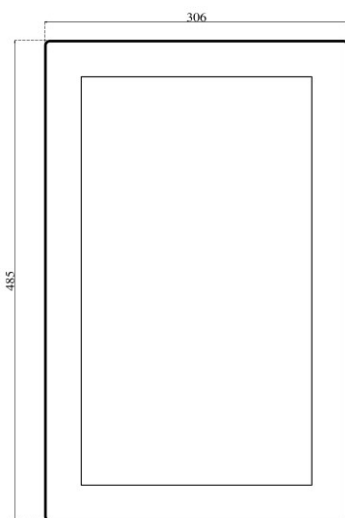

Arm vertical