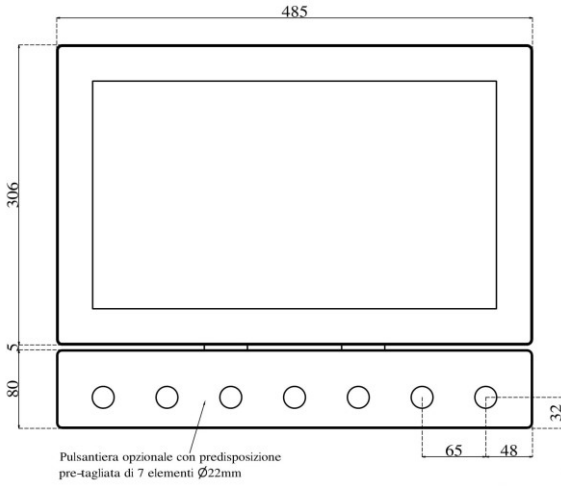

Generic specifications:

- Dimension : 485x306x110 mm (L x H x W)
- Weight : 11 Kg
- Materials : 3 mm temperate glass (cover)
: anodized aluminium (case)
- Cooling type : fanless
- Protection grade : total IP 66
- Mounting type : VESA mount 100
: ARM mount compatible with Rittal CP40
: STAND mount compatible with Rittal CP40
- Operating temperature : 0 °C - +50 °C (80% humidity, no condensing)

Display:

- TFT type : 18.5" color TFT LCD with LED inverter
- Resolution : 1366x768 or 1920x1080 pixel
- Brightness : 300 or 350 cd/m² (typical)
- Contrast ratio : 1000:1 (typical)
- View angle : 170~170 (H); 178~170 (V)
- Max colours : 16.7 Millions
- Touch type : Projected capacitive

Power specification:

- Rated input voltage : 24 VDC
- Input voltage limit: : 9.....36 VDC
- Power consumption : 60 W

Order options:

- Storage: 1x mSATA SSD
- Memory module size: 2GB, 4GB or 8GB DDR3 SODIMM 1600 MHz
- Additional WI-Fi ethernet [mini PCI-e, half-size module]
- Max 2x external connection (USB or RJ45)
- Keyboard with max 7x Ø 22 elements

Arm horizontal with keyboard

Arm horizontal

Arm vertical

Stand horizontal with keyboard

Stand horizontal

Stand vertical

Vesa horizontal with keyboard

Vesa horizontal