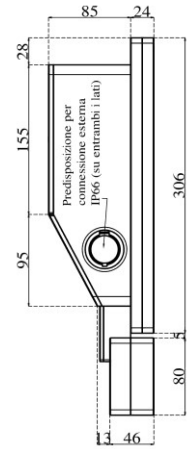

Generic specifications:

- Dimension : 485x306x110 mm (L x H x W)
- Weight : 11 Kg
- Materials : 3 mm temperate glass (cover)
: anodized aluminium (case)
- Cooling type : fanless
- Protection grade : total IP 66
- Mounting type : VESA mount 100
: ARM mount compatible with Rittal CP40
: STAND mount compatible with Rittal CP40
- Operating temperature : 0 °C - +50 °C (80% humidity, no condensing)

Power specification:

- Rated input voltage : 24 VDC
- Input voltage limit: : 9.....36 VDC
- Power consumption : 60 W

Order options:

- Storage: 1x mSATA SSD
- Memory module size: 2GB, 4GB or 8GB DDR3 SODIMM 1600 MHz
- Additional WI-Fi ethernet [mini PCI-e, half-size module]
- Max 2x external connection (USB or RJ45)
- Keyboard with max 7x Ø 22 elements

Arm horizontal with keyboard

Arm horizontal

Arm vertical

Stand horizontal with keyboard

Stand horizontal

Stand vertical

Vesa horizontal with keyboard

Vesa horizontal