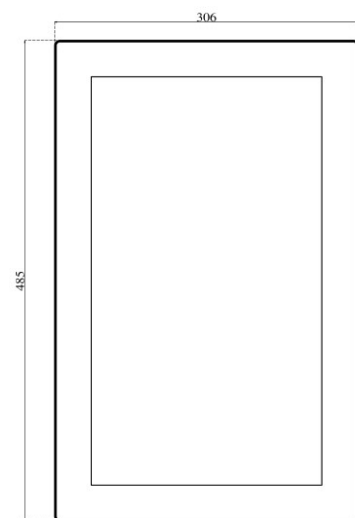

Arm vertical