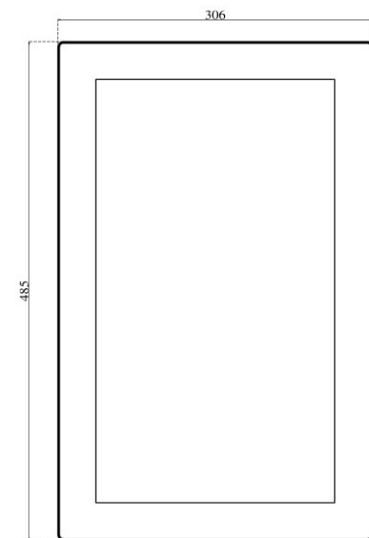

Generic specifications:

- Dimension : 485x306x110 mm (L x H x W)
- Weight : 11 Kg
- Materials : 3 mm temperate glass (cover)
: anodized aluminium (case)
- Cooling type : fanless
- Protection grade : total IP 66
- Mounting type : VESA mount 100
: ARM mount compatible with Rittal CP40
: STAND mount compatible with Rittal CP40
- Operating temperature : 0 °C - +50 °C (80% humidity, no condensing)

Display:

- TFT type : 18.5" color TFT LCD with LED inverter
- Resolution : 1366x768 or 1920x1080 pixel
- Brightness : 300 or 350 cd/m² (typical)
- Contrast ratio : 1000:1 (typical)
- View angle : 170~170 (H); 178~170 (V)
- Max colours : 16.7 Millions
- Touch type : Projected capacitive

Power specification:

- Rated input voltage : 24 VDC
- Input voltage limit: : 9.....36 VDC
- Power consumption : 60 W

Order options:

- Storage: 1x mSATA SSD
- Memory module size: 2GB, 4GB or 8GB DDR3 SODIMM 1600 MHz
- Additional WI-Fi ethernet [mini PCI-e, half-size module]
- Max 2x external connection (USB or RJ45)
- Keyboard with max 7x Ø 22 elements

Arm horizontal with keyboard

Arm horizontal

Arm vertical

Stand horizontal with keyboard

Stand horizontal

Stand vertical

Vesa horizontal with keyboard

Vesa horizontal