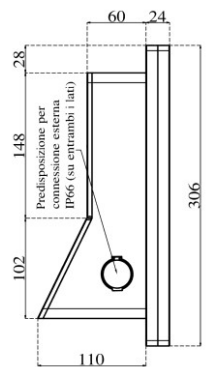

Generic specifications:

- Dimension : 485x306x110 mm (L x H x W)
- Weight : 11 Kg
- Materials : 3 mm temperate glass (cover)
: anodized aluminium (case)
- Cooling type : fanless
- Protection grade : total IP 66
- Mounting type : VESA mount 100
: ARM mount compatible with Rittal CP40
: STAND mount compatible with Rittal CP40
- Operating temperature : 0 °C - +50 °C (80% humidity, no condensing)

Display:

- TFT type : 18.5" color TFT LCD with LED inverter
- Resolution : 1366x768 or 1920x1080 pixel
- Brightness : 300 or 350 cd/m² (typical)
- Contrast ratio : 1000:1 (typical)
- View angle : 170~170 (H); 178~170 (V)
- Max colours : 16.7 Millions
- Touch type : Projected capacitive

Power specification:

- Rated input voltage : 24 VDC
- Input voltage limit: : 9.....36 VDC
- Power consumption : 60 W

Order options:

- Storage: 1x mSATA SSD
- Memory module size: 2GB, 4GB or 8GB DDR3 SODIMM 1600 MHz
- Additional WI-Fi ethernet [mini PCI-e, half-size module]
- Max 2x external connection (USB or RJ45)
- Keyboard with max 7x Ø 22 elements

Arm horizontal with keyboard

Arm horizontal

Arm vertical

Stand horizontal with keyboard

Stand horizontal

Stand vertical

Vesa horizontal with keyboard

Vesa horizontal