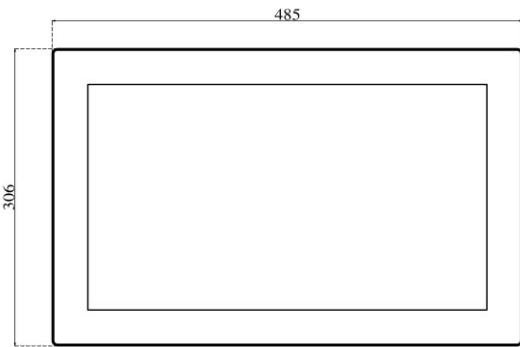

Generic specifications:

- Dimension : 485x306x110 mm (L x H x W)
- Weight : 11 Kg
- Materials : 3 mm temperate glass (cover)
: anodized aluminium (case)
- Cooling type : fanless
- Protection grade : total IP 66
- Mounting type : VESA mount 100
: ARM mount compatible with Rittal CP40
: STAND mount compatible with Rittal CP40
- Operating temperature : 0 °C - +50 °C (80% humidity, no condensing)

Display:

- TFT type : 18.5" color TFT LCD with LED inverter
- Resolution : 1366x768 or 1920x1080 pixel
- Brightness : 300 or 350 cd/m² (typical)
- Contrast ratio : 1000:1 (typical)
- View angle : 170~170 (H); 178~170 (V)
- Max colours : 16.7 Millions
- Touch type : Projected capacitive

Arm horizontal with keyboard

Arm horizontal

Arm vertical

Stand horizontal with keyboard

Stand horizontal

Stand vertical

Vesa horizontal with keyboard

Vesa horizontal