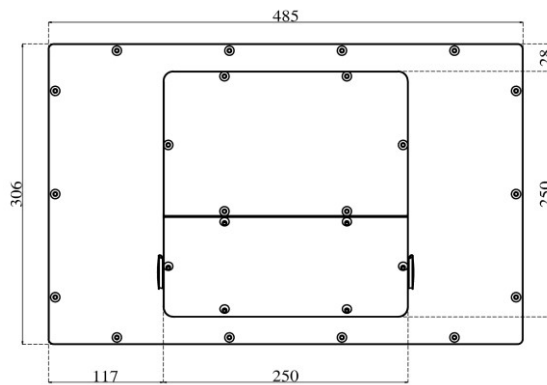

Generic specifications:

- Dimension : 485x306x110 mm (L x H x W)
- Weight : 11 Kg
- Materials : 3 mm temperate glass (cover)
: anodized aluminium (case)
- Cooling type : fanless
- Protection grade : total IP 66
- Mounting type : VESA mount 100
: ARM mount compatible with Rittal CP40
: STAND mount compatible with Rittal CP40
- Operating temperature : 0 °C - +50 °C (80% humidity, no condensing)

Power specification:

- Rated input voltage : 24 VDC
- Input voltage limit: : 9.....36 VDC
- Power consumption : 60 W

Order options:

- Storage: 1x mSATA SSD
- Memory module size: 2GB, 4GB or 8GB DDR3 SODIMM 1600 MHz
- Additional WI-Fi ethernet [mini PCI-e, half-size module]
- Max 2x external connection (USB or RJ45)
- Keyboard with max 7x Ø 22 elements

Arm horizontal with keyboard

Arm horizontal

Arm vertical

Stand horizontal with keyboard

Stand horizontal

Stand vertical

Vesa horizontal with keyboard

Vesa horizontal