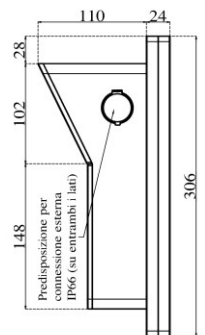

Arm horizontal