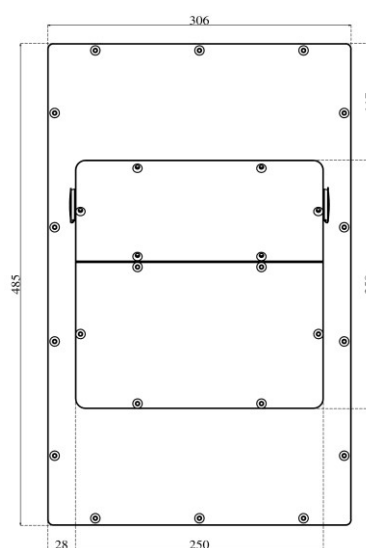

Arm vertical