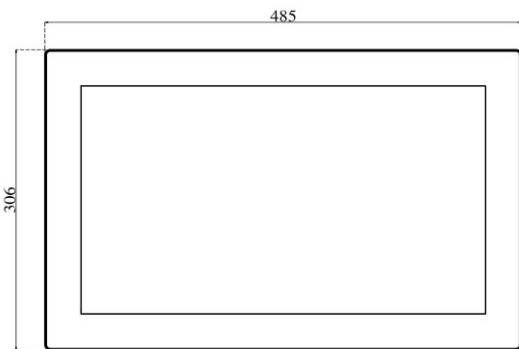

Arm horizontal