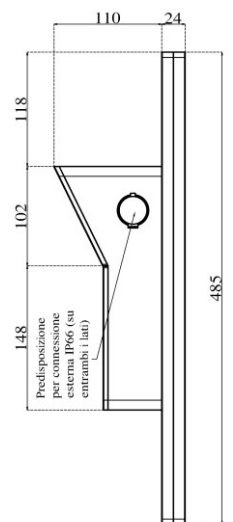

Generic specifications:

- Dimension : 485x306x110 mm (L x H x W)
- Weight : 11 Kg
- Materials : 3 mm temperate glass (cover)
: anodized aluminium (case)
- Cooling type : fanless
- Protection grade : total IP 66
- Mounting type : VESA mount 100
: ARM mount compatible with Rittal CP40
: STAND mount compatible with Rittal CP40
- Operating temperature : 0 °C - +50 °C (80% humidity, no condensing)

Display:

- TFT type : 18.5" color TFT LCD with LED inverter
- Resolution : 1366x768 or 1920x1080 pixel
- Brightness : 300 or 350 cd/m² (typical)
- Contrast ratio : 1000:1 (typical)
- View angle : 170~170 (H); 178~170 (V)
- Max colours : 16.7 Millions
- Touch type : Projected capacitive

Power specification:

- Rated input voltage : 24 VDC
- Input voltage limit: : 9.....36 VDC
- Power consumption : 60 W

Order options:

- Storage: 1x mSATA SSD
- Memory module size: 2GB, 4GB or 8GB DDR3 SODIMM 1600 MHz
- Additional WI-Fi ethernet [mini PCI-e, half-size module]
- Max 2x external connection (USB or RJ45)
- Keyboard with max 7x Ø 22 elements

Arm horizontal with keyboard

Arm horizontal

Arm vertical

Stand horizontal with keyboard

Stand horizontal

Stand vertical

Vesa horizontal with keyboard

Vesa horizontal