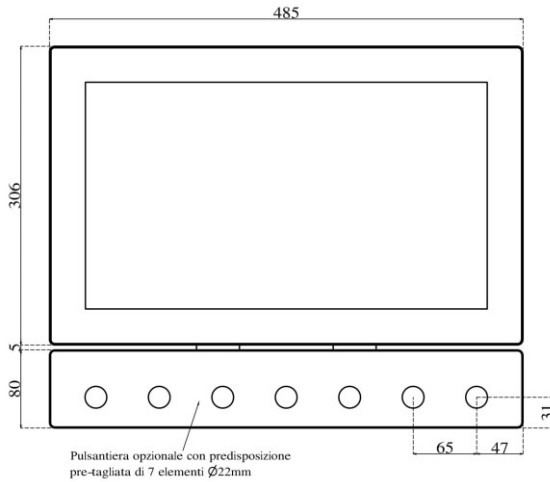

Arm horizontal with keyboard