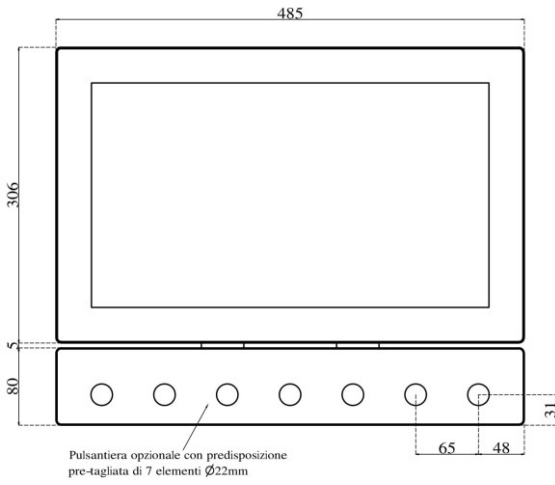

Generic specifications:

- Dimension : 485x306x110 mm (L x H x W)
- Weight : 11 Kg
- Materials : 3 mm temperate glass (cover)
: anodized aluminium (case)
- Cooling type : fanless
- Protection grade : total IP 66
- Mounting type : VESA mount 100
: ARM mount compatible with Rittal CP40
: STAND mount compatible with Rittal CP40
- Operating temperature : 0 °C - +50 °C (80% humidity, no condensing)

Power specification:

- Rated input voltage : 24 VDC
- Input voltage limit: : 9.....36 VDC
- Power consumption : 60 W

Order options:

- Storage: 1x mSATA SSD
- Memory module size: 2GB, 4GB or 8GB DDR3 SODIMM 1600 MHz
- Additional WI-Fi ethernet [mini PCI-e, half-size module]
- Max 2x external connection (USB or RJ45)
- Keyboard with max 7x Ø 22 elements

Arm horizontal with keyboard

Arm horizontal

Arm vertical

Stand horizontal with keyboard

Stand horizontal

Stand vertical

Vesa horizontal with keyboard

Vesa horizontal