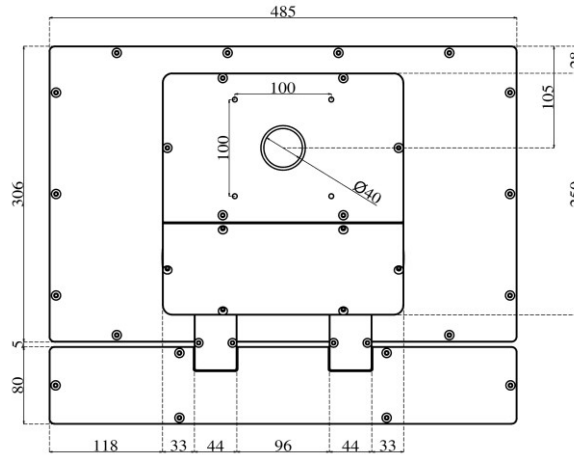

Generic specifications:

- Dimension : 485x306x110 mm (L x H x W)
- Weight : 11 Kg
- Materials : 3 mm temperate glass (cover)
: anodized aluminium (case)
- Cooling type : fanless
- Protection grade : total IP 66
- Mounting type : VESA mount 100
: ARM mount compatible with Rittal CP40
: STAND mount compatible with Rittal CP40
- Operating temperature : 0 °C - +50 °C (80% humidity, no condensing)

Power specification:

- Rated input voltage : 24 VDC
- Input voltage limit: : 9.....36 VDC
- Power consumption : 60 W

Order options:

- Storage: 1x mSATA SSD
- Memory module size: 2GB, 4GB or 8GB DDR3 SODIMM 1600 MHz
- Additional WI-Fi ethernet [mini PCI-e, half-size module]
- Max 2x external connection (USB or RJ45)
- Keyboard with max 7x Ø 22 elements

Arm horizontal with keyboard

Arm horizontal

Arm vertical

Stand horizontal with keyboard

Stand horizontal

Stand vertical

Vesa horizontal with keyboard

Vesa horizontal