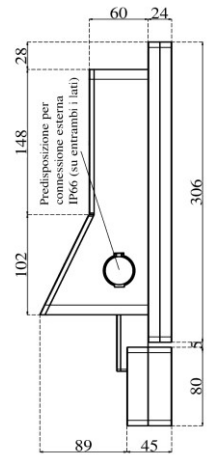

Generic specifications:

- Dimension : 485x306x110 mm (L x H x W)
- Weight : 11 Kg
- Materials : 3 mm temperate glass (cover)
: anodized aluminium (case)
- Cooling type : fanless
- Protection grade : total IP 66
- Mounting type : VESA mount 100
: ARM mount compatible with Rittal CP40
: STAND mount compatible with Rittal CP40
- Operating temperature : 0 °C - +50 °C (80% humidity, no condensing)

Power specification:

- Rated input voltage : 24 VDC
- Input voltage limit: : 9.....36 VDC
- Power consumption : 60 W

Order options:

- Storage: 1x mSATA SSD
- Memory module size: 2GB, 4GB or 8GB DDR3 SODIMM 1600 MHz
- Additional WI-Fi ethernet [mini PCI-e, half-size module]
- Max 2x external connection (USB or RJ45)
- Keyboard with max 7x Ø 22 elements

Arm horizontal with keyboard

Arm horizontal

Arm vertical

Stand horizontal with keyboard

Stand horizontal

Stand vertical

Vesa horizontal with keyboard

Vesa horizontal