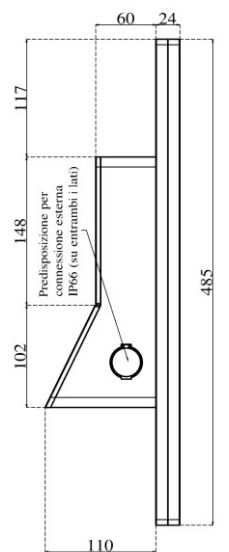

Generic specifications:

- Dimension : 485x306x110 mm (L x H x W)
- Weight : 11 Kg
- Materials : 3 mm temperate glass (cover)
: anodized aluminium (case)
- Cooling type : fanless
- Protection grade : total IP 66
- Mounting type : VESA mount 100
: ARM mount compatible with Rittal CP40
: STAND mount compatible with Rittal CP40
- Operating temperature : 0 °C - +50 °C (80% humidity, no condensing)

Display:

- TFT type : 18.5" color TFT LCD with LED inverter
- Resolution : 1366x768 or 1920x1080 pixel
- Brightness : 300 or 350 cd/m² (typical)
- Contrast ratio : 1000:1 (typical)
- View angle : 170~170 (H); 178~170 (V)
- Max colours : 16.7 Millions
- Touch type : Projected capacitive

Power specification:

- Rated input voltage : 24 VDC
- Input voltage limit: : 9.....36 VDC
- Power consumption : 60 W

Order options:

- Storage: 1x mSATA SSD
- Memory module size: 2GB, 4GB or 8GB DDR3 SODIMM 1600 MHz
- Additional WI-Fi ethernet [mini PCI-e, half-size module]
- Max 2x external connection (USB or RJ45)
- Keyboard with max 7x Ø 22 elements

Arm horizontal with keyboard

Arm horizontal

Arm vertical

Stand horizontal with keyboard

Stand horizontal

Stand vertical

Vesa horizontal with keyboard

Vesa horizontal