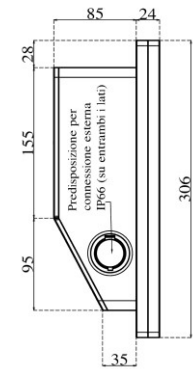

Generic specifications:

- Dimension : 485x306x110 mm (L x H x W)
- Weight : 11 Kg
- Materials : 3 mm temperate glass (cover)
: anodized aluminium (case)
- Cooling type : fanless
- Protection grade : total IP 66
- Mounting type : VESA mount 100
: ARM mount compatible with Rittal CP40
: STAND mount compatible with Rittal CP40
- Operating temperature : 0 °C - +50 °C (80% humidity, no condensing)

Power specification:

- Rated input voltage : 24 VDC
- Input voltage limit: : 9.....36 VDC
- Power consumption : 60 W

Order options:

- Storage: 1x mSATA SSD
- Memory module size: 2GB, 4GB or 8GB DDR3 SODIMM 1600 MHz
- Additional WI-Fi ethernet [mini PCI-e, half-size module]
- Max 2x external connection (USB or RJ45)
- Keyboard with max 7x Ø 22 elements

Arm horizontal with keyboard

Arm horizontal

Arm vertical

Stand horizontal with keyboard

Stand horizontal

Stand vertical

Vesa horizontal with keyboard

Vesa horizontal