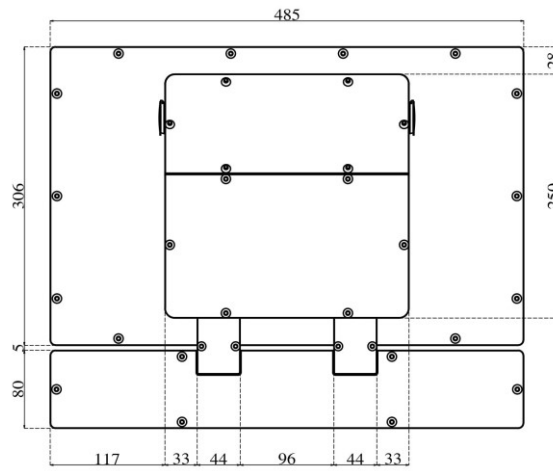

Arm horizontal with keyboard