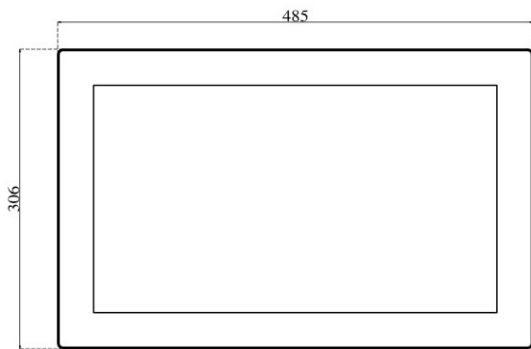

Stand horizontal