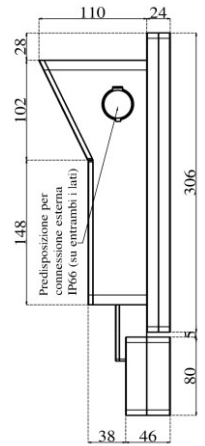

Arm horizontal with keyboard