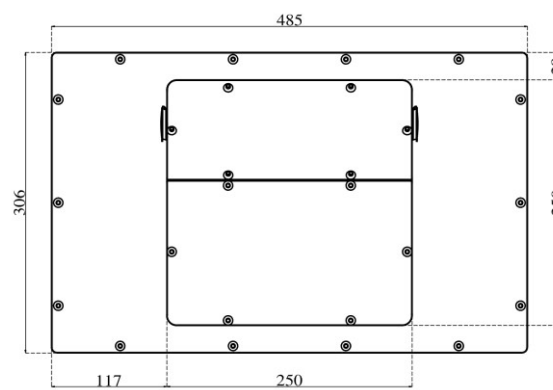

Arm horizontal