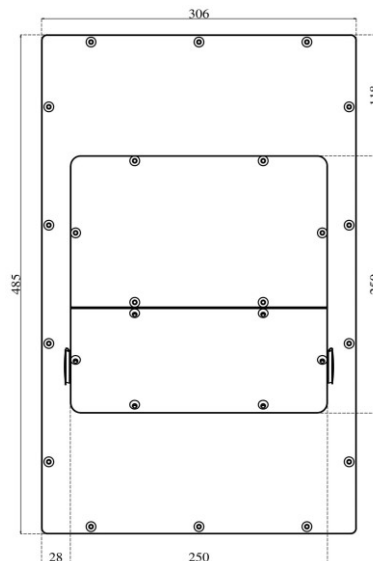

Generic specifications:

- Dimension : 485x306x110 mm (L x H x W)
- Weight : 11 Kg
- Materials : 3 mm temperate glass (cover)
: anodized aluminium (case)
- Cooling type : fanless
- Protection grade : total IP 66
- Mounting type : VESA mount 100
: ARM mount compatible with Rittal CP40
: STAND mount compatible with Rittal CP40
- Operating temperature : 0 °C - +50 °C (80% humidity, no condensing)

Power specification:

- Rated input voltage : 24 VDC
- Input voltage limit: : 9.....36 VDC
- Power consumption : 60 W

Order options:

- Storage: 1x mSATA SSD
- Memory module size: 2GB, 4GB or 8GB DDR3 SODIMM 1600 MHz
- Additional WI-Fi ethernet [mini PCI-e, half-size module]
- Max 2x external connection (USB or RJ45)
- Keyboard with max 7x Ø 22 elements

Arm horizontal with keyboard

Arm horizontal

Arm vertical

Stand horizontal with keyboard

Stand horizontal

Stand vertical

Vesa horizontal with keyboard

Vesa horizontal