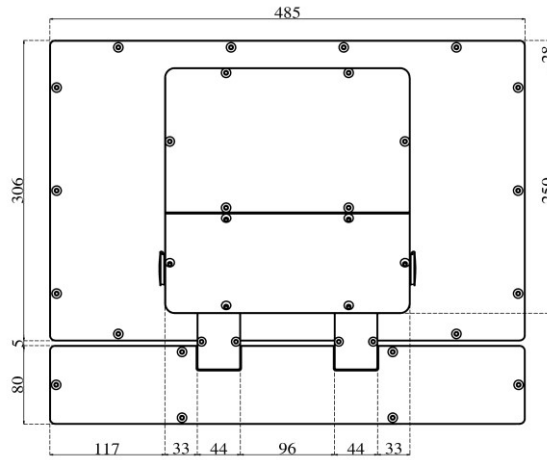

Generic specifications:

- Dimension : 485x306x110 mm (L x H x W)
- Weight : 11 Kg
- Materials : 3 mm temperate glass (cover)
: anodized aluminium (case)
- Cooling type : fanless
- Protection grade : total IP 66
- Mounting type : VESA mount 100
: ARM mount compatible with Rittal CP40
: STAND mount compatible with Rittal CP40
- Operating temperature : 0 °C - +50 °C (80% humidity, no condensing)

Power specification:

- Rated input voltage : 24 VDC
- Input voltage limit: : 9.....36 VDC
- Power consumption : 60 W

Order options:

- Storage: 1x mSATA SSD
- Memory module size: 2GB, 4GB or 8GB DDR3 SODIMM 1600 MHz
- Additional WI-Fi ethernet [mini PCI-e, half-size module]
- Max 2x external connection (USB or RJ45)
- Keyboard with max 7x Ø 22 elements

Arm horizontal with keyboard

Arm horizontal

Arm vertical

Stand horizontal with keyboard

Stand horizontal

Stand vertical

Vesa horizontal with keyboard

Vesa horizontal