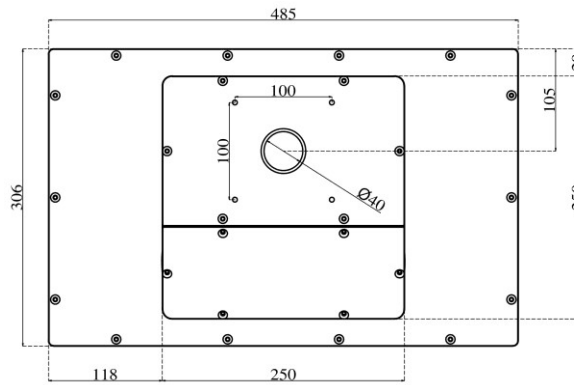

Generic specifications:

- Dimension : 485x306x110 mm (L x H x W)
- Weight : 11 Kg
- Materials : 3 mm temperate glass (cover)
: anodized aluminium (case)
- Cooling type : fanless
- Protection grade : total IP 66
- Mounting type : VESA mount 100
: ARM mount compatible with Rittal CP40
: STAND mount compatible with Rittal CP40
- Operating temperature : 0 °C - +50 °C (80% humidity, no condensing)

Power specification:

- Rated input voltage : 24 VDC
- Input voltage limit: : 9.....36 VDC
- Power consumption : 60 W

Order options:

- Storage: 1x mSATA SSD
- Memory module size: 2GB, 4GB or 8GB DDR3 SODIMM 1600 MHz
- Additional WI-Fi ethernet [mini PCI-e, half-size module]
- Max 2x external connection (USB or RJ45)
- Keyboard with max 7x Ø 22 elements

Arm horizontal with keyboard

Arm horizontal

Arm vertical

Stand horizontal with keyboard

Stand horizontal

Stand vertical

Vesa horizontal with keyboard

Vesa horizontal