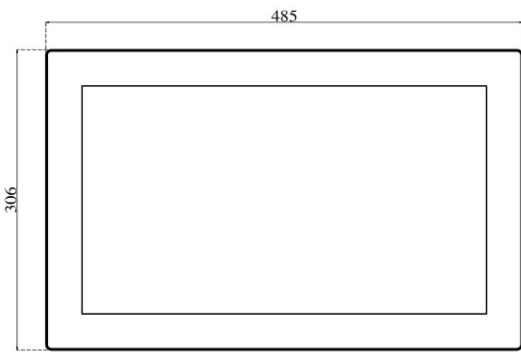

Arm horizontal