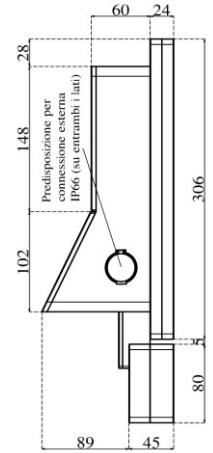

Generic specifications:

- Dimension : 485x305x90 mm (L x H x W)
- Weight : 12 Kg
- Materials : 3 mm temperate glass (cover)
: anodized alluminium (case)
- Cooling type : fanless
- Protection grade : total IP 66
- Mounting type : VESA mount 100
: ARM mount compatible with Rittal CP40
: STAND mount compatible with Rittal CP40
- Operating temperature : 0 °C - +50 °C (80% humidity, no condensing)

Power specification:

- Rated input voltage : 24 VDC
- Input voltage limit: : 9.....36 VDC
- Power consumption : 42 W

Order options:

- Storage: 1x mSATA SSD
- Memory module size: 2GB, 4GB or 8GB DDR3L sodimm 1600 MHz
- Additional WI-Fi ethernet [mini PCI-e, half-size module]
- Max 2x IP66 USB port
- Keyboard with max 7x Ø 22 elements

Arm horizontal with keyboard

Arm horizontal

Arm vertical

Stand horizontal with keyboard

Stand horizontal

Stand vertical

Vesa horizontal with keyboard

Vesa horizontal