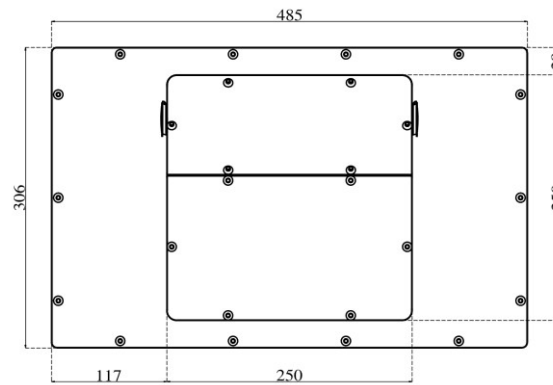

Arm horizontal