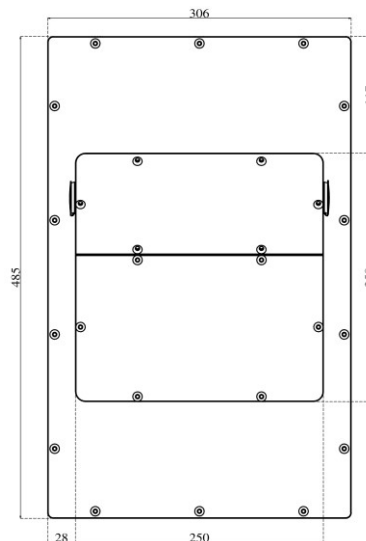

Generic specifications:

- Dimension : 485x305x90 mm (L x H x W)
- Weight : 12 Kg
- Materials : 3 mm temperate glass (cover)
: anodized alluminium (case)
- Cooling type : fanless
- Protection grade : total IP 66
- Mounting type : VESA mount 100
: ARM mount compatible with Rittal CP40
: STAND mount compatible with Rittal CP40
- Operating temperature : 0 °C - +50 °C (80% humidity, no condensing)

Display:

- TFT type : 18.5" color TFT LCD with LED inverter
- Resolution : 1366x768 or 1920x1080 pixel
- Brightness : 300 or 350 cd/m² (typical)
- Contrast ratio : 1000:1 (typical)
- View angle : 170~170 (H); 178~170 (V)
- Max colours : 16.7 Millions
- Touch type : Projected capacitive

Power specification:

- Rated input voltage : 24 VDC
- Input voltage limit: : 9.....36 VDC
- Power consumption : 42 W

Order options:

- Storage: 1x mSATA SSD
- Memory module size: 2GB, 4GB or 8GB DDR3L sodimm 1600 MHz
- Additional WI-Fi ethernet [mini PCI-e, half-size module]
- Max 2x IP66 USB port
- Keyboard with max 7x Ø 22 elements

Arm horizontal with keyboard

Arm horizontal

Arm vertical

Stand horizontal with keyboard

Stand horizontal

Stand vertical

Vesa horizontal with keyboard

Vesa horizontal