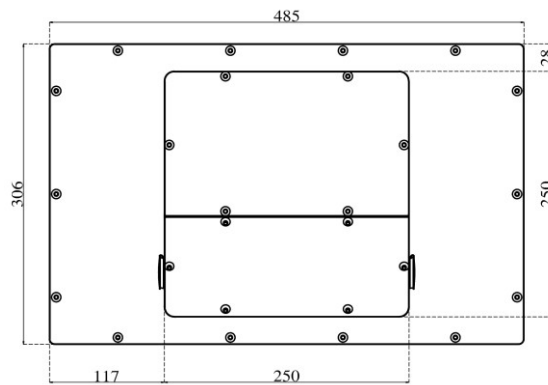

Generic specifications:

- Dimension : 485x305x90 mm (L x H x W)
- Weight : 12 Kg
- Materials : 3 mm temperate glass (cover)
: anodized alluminium (case)
- Cooling type : fanless
- Protection grade : total IP 66
- Mounting type : VESA mount 100
: ARM mount compatible with Rittal CP40
: STAND mount compatible with Rittal CP40
- Operating temperature : 0 °C - +50 °C (80% humidity, no condensing)

Power specification:

- Rated input voltage : 24 VDC
- Input voltage limit: : 9.....36 VDC
- Power consumption : 42 W

Order options:

- Storage: 1x mSATA SSD
- Memory module size: 2GB, 4GB or 8GB DDR3L sodimm 1600 MHz
- Additional WI-Fi ethernet [mini PCI-e, half-size module]
- Max 2x IP66 USB port
- Keyboard with max 7x Ø 22 elements

Arm horizontal with keyboard

Arm horizontal

Arm vertical

Stand horizontal with keyboard

Stand horizontal

Stand vertical

Vesa horizontal with keyboard

Vesa horizontal