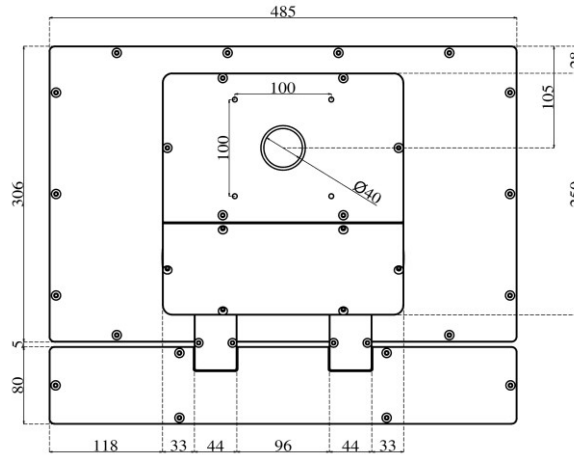

Generic specifications:

- Dimension : 485x305x90 mm (L x H x W)
- Weight : 12 Kg
- Materials : 3 mm temperate glass (cover)
: anodized alluminium (case)
- Cooling type : fanless
- Protection grade : total IP 66
- Mounting type : VESA mount 100
: ARM mount compatible with Rittal CP40
: STAND mount compatible with Rittal CP40
- Operating temperature : 0 °C - +50 °C (80% humidity, no condensing)

Power specification:

- Rated input voltage : 24 VDC
- Input voltage limit: : 9.....36 VDC
- Power consumption : 42 W

Order options:

- Storage: 1x mSATA SSD
- Memory module size: 2GB, 4GB or 8GB DDR3L sodimm 1600 MHz
- Additional WI-Fi ethernet [mini PCI-e, half-size module]
- Max 2x IP66 USB port
- Keyboard with max 7x Ø 22 elements

Arm horizontal with keyboard

Arm horizontal

Arm vertical

Stand horizontal with keyboard

Stand horizontal

Stand vertical

Vesa horizontal with keyboard

Vesa horizontal