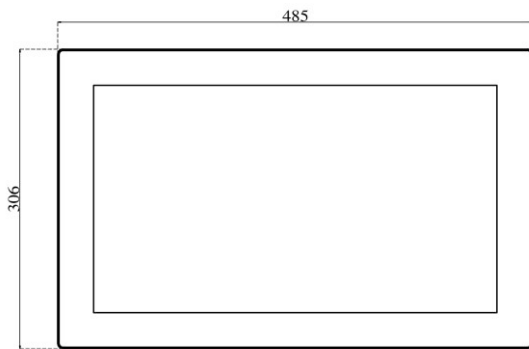

Stand horizontal