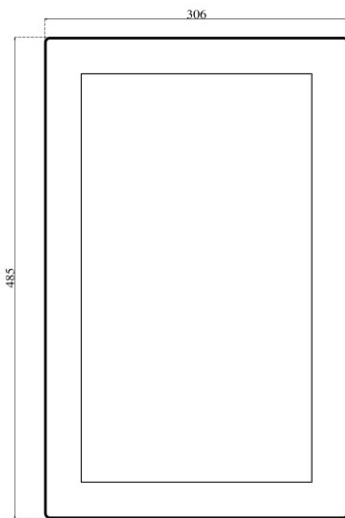

Arm vertical