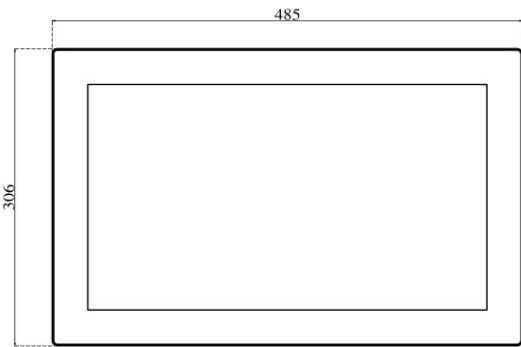

Generic specifications:

- Dimension : 485x305x90 mm (L x H x W)
- Weight : 12 Kg
- Materials : 3 mm temperate glass (cover)
: anodized alluminium (case)
- Cooling type : fanless
- Protection grade : total IP 66
- Mounting type : VESA mount 100
: ARM mount compatible with Rittal CP40
: STAND mount compatible with Rittal CP40
- Operating temperature : 0 °C - +50 °C (80% humidity, no condensing)

Arm horizontal with keyboard

Arm horizontal

Arm vertical

Stand horizontal with keyboard

Stand horizontal

Stand vertical

Vesa horizontal with keyboard

Vesa horizontal