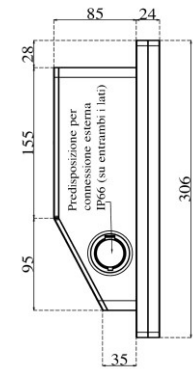

Generic specifications:

- Dimension : 485x305x90 mm (L x H x W)
- Weight : 12 Kg
- Materials : 3 mm temperate glass (cover)
: anodized alluminium (case)
- Cooling type : fanless
- Protection grade : total IP 66
- Mounting type : VESA mount 100
: ARM mount compatible with Rittal CP40
: STAND mount compatible with Rittal CP40
- Operating temperature : 0 °C - +50 °C (80% humidity, no condensing)

Power specification:

- Rated input voltage : 24 VDC
- Input voltage limit: : 9.....36 VDC
- Power consumption : 42 W

Order options:

- Storage: 1x mSATA SSD
- Memory module size: 2GB, 4GB or 8GB DDR3L sodimm 1600 MHz
- Additional WI-Fi ethernet [mini PCI-e, half-size module]
- Max 2x IP66 USB port
- Keyboard with max 7x Ø 22 elements

Arm horizontal with keyboard

Arm horizontal

Arm vertical

Stand horizontal with keyboard

Stand horizontal

Stand vertical

Vesa horizontal with keyboard

Vesa horizontal