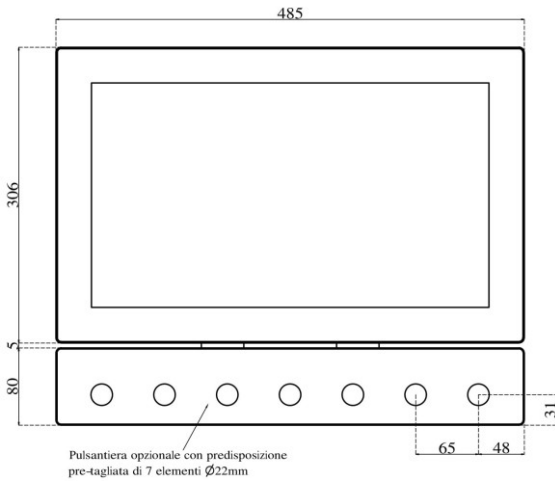

Generic specifications:

- Dimension : 485x305x90 mm (L x H x W)
- Weight : 12 Kg
- Materials : 3 mm temperate glass (cover)
: anodized alluminium (case)
- Cooling type : fanless
- Protection grade : total IP 66
- Mounting type : VESA mount 100
: ARM mount compatible with Rittal CP40
: STAND mount compatible with Rittal CP40
- Operating temperature : 0 °C - +50 °C (80% humidity, no condensing)

Power specification:

- Rated input voltage : 24 VDC
- Input voltage limit: : 9.....36 VDC
- Power consumption : 42 W

Order options:

- Storage: 1x mSATA SSD
- Memory module size: 2GB, 4GB or 8GB DDR3L sodimm 1600 MHz
- Additional WI-Fi ethernet [mini PCI-e, half-size module]
- Max 2x IP66 USB port
- Keyboard with max 7x Ø 22 elements

Arm horizontal with keyboard

Arm horizontal

Arm vertical

Stand horizontal with keyboard

Stand horizontal

Stand vertical

Vesa horizontal with keyboard

Vesa horizontal