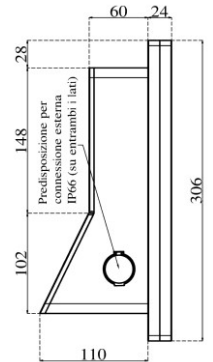

Generic specifications:

- Dimension : 485x305x90 mm (L x H x W)
- Weight : 12 Kg
- Materials : 3 mm temperate glass (cover)
: anodized alluminium (case)
- Cooling type : fanless
- Protection grade : total IP 66
- Mounting type : VESA mount 100
: ARM mount compatible with Rittal CP40
: STAND mount compatible with Rittal CP40
- Operating temperature : 0 °C - +50 °C (80% humidity, no condensing)

Display:

- TFT type : 18.5" color TFT LCD with LED inverter
- Resolution : 1366x768 or 1920x1080 pixel
- Brightness : 300 or 350 cd/m² (typical)
- Contrast ratio : 1000:1 (typical)
- View angle : 170~170 (H); 178~170 (V)
- Max colours : 16.7 Millions
- Touch type : Projected capacitive

Power specification:

- Rated input voltage : 24 VDC
- Input voltage limit: : 9.....36 VDC
- Power consumption : 42 W

Order options:

- Storage: 1x mSATA SSD
- Memory module size: 2GB, 4GB or 8GB DDR3L sodimm 1600 MHz
- Additional WI-Fi ethernet [mini PCI-e, half-size module]
- Max 2x IP66 USB port
- Keyboard with max 7x Ø 22 elements

Arm horizontal with keyboard

Arm horizontal

Arm vertical

Stand horizontal with keyboard

Stand horizontal

Stand vertical

Vesa horizontal with keyboard

Vesa horizontal