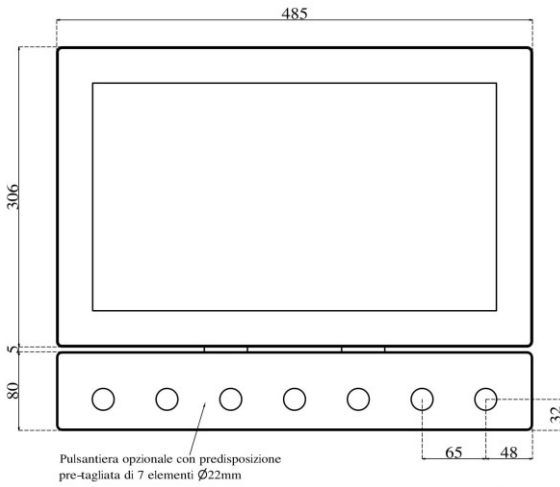

Generic specifications:

- Dimension : 485x305x90 mm (L x H x W)
- Weight : 12 Kg
- Materials : 3 mm temperate glass (cover)
: anodized alluminium (case)
- Cooling type : fanless
- Protection grade : total IP 66
- Mounting type : VESA mount 100
: ARM mount compatible with Rittal CP40
: STAND mount compatible with Rittal CP40
- Operating temperature : 0 °C - +50 °C (80% humidity, no condensing)

Power specification:

- Rated input voltage : 24 VDC
- Input voltage limit: : 9.....36 VDC
- Power consumption : 42 W

Order options:

- Storage: 1x mSATA SSD
- Memory module size: 2GB, 4GB or 8GB DDR3L sodimm 1600 MHz
- Additional WI-Fi ethernet [mini PCI-e, half-size module]
- Max 2x IP66 USB port
- Keyboard with max 7x Ø 22 elements

Arm horizontal with keyboard

Arm horizontal

Arm vertical

Stand horizontal with keyboard

Stand horizontal

Stand vertical

Vesa horizontal with keyboard

Vesa horizontal