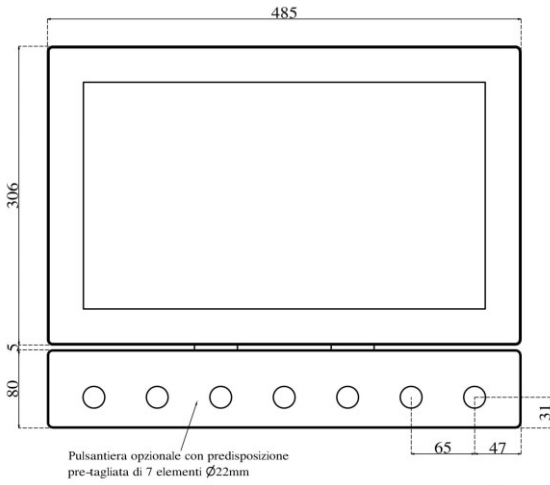

Arm horizontal with keyboard