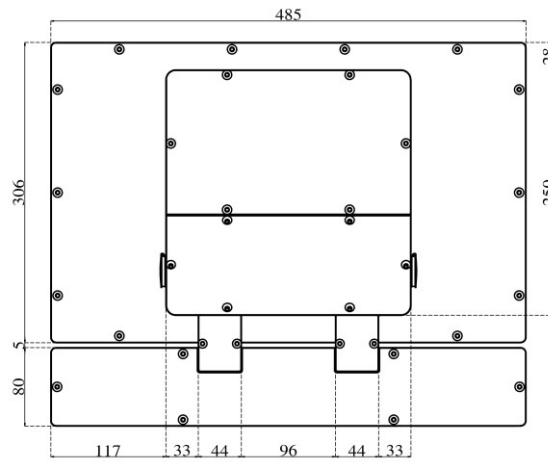

Generic specifications:

- Dimension : 485x305x90 mm (L x H x W)
- Weight : 12 Kg
- Materials : 3 mm temperate glass (cover)
: anodized alluminium (case)
- Cooling type : fanless
- Protection grade : total IP 66
- Mounting type : VESA mount 100
: ARM mount compatible with Rittal CP40
: STAND mount compatible with Rittal CP40
- Operating temperature : 0 °C - +50 °C (80% humidity, no condensing)

Power specification:

- Rated input voltage : 24 VDC
- Input voltage limit: : 9.....36 VDC
- Power consumption : 42 W

Order options:

- Storage: 1x mSATA SSD
- Memory module size: 2GB, 4GB or 8GB DDR3L sodimm 1600 MHz
- Additional WI-Fi ethernet [mini PCI-e, half-size module]
- Max 2x IP66 USB port
- Keyboard with max 7x Ø 22 elements

Arm horizontal with keyboard

Arm horizontal

Arm vertical

Stand horizontal with keyboard

Stand horizontal

Stand vertical

Vesa horizontal with keyboard

Vesa horizontal