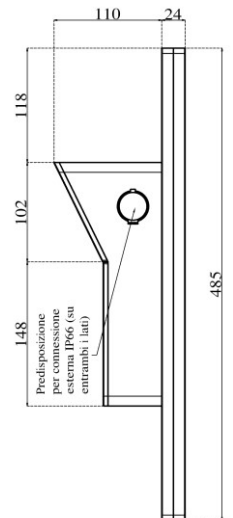

Generic specifications:

- Dimension : 485x305x90 mm (L x H x W)
- Weight : 12 Kg
- Materials : 3 mm temperate glass (cover)
: anodized alluminium (case)
- Cooling type : fanless
- Protection grade : total IP 66
- Mounting type : VESA mount 100
: ARM mount compatible with Rittal CP40
: STAND mount compatible with Rittal CP40
- Operating temperature : 0 °C - +50 °C (80% humidity, no condensing)

Display:

- TFT type : 18.5" color TFT LCD with LED inverter
- Resolution : 1366x768 or 1920x1080 pixel
- Brightness : 300 or 350 cd/m² (typical)
- Contrast ratio : 1000:1 (typical)
- View angle : 170~170 (H); 178~170 (V)
- Max colours : 16.7 Millions
- Touch type : Projected capacitive

Power specification:

- Rated input voltage : 24 VDC
- Input voltage limit: : 9.....36 VDC
- Power consumption : 42 W

Order options:

- Storage: 1x mSATA SSD
- Memory module size: 2GB, 4GB or 8GB DDR3L sodimm 1600 MHz
- Additional WI-Fi ethernet [mini PCI-e, half-size module]
- Max 2x IP66 USB port
- Keyboard with max 7x Ø 22 elements

Arm horizontal with keyboard

Arm horizontal

Arm vertical

Stand horizontal with keyboard

Stand horizontal

Stand vertical

Vesa horizontal with keyboard

Vesa horizontal