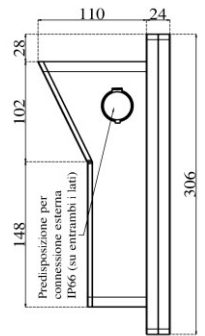

Generic specifications:

- Dimension : 485x305x90 mm (L x H x W)
- Weight : 12 Kg
- Materials : 3 mm temperate glass (cover)
: anodized alluminium (case)
- Cooling type : fanless
- Protection grade : total IP 66
- Mounting type : VESA mount 100
: ARM mount compatible with Rittal CP40
: STAND mount compatible with Rittal CP40
- Operating temperature : 0 °C - +50 °C (80% humidity, no condensing)

Display:

- TFT type : 18.5" color TFT LCD with LED inverter
- Resolution : 1366x768 or 1920x1080 pixel
- Brightness : 300 or 350 cd/m² (typical)
- Contrast ratio : 1000:1 (typical)
- View angle : 170~170 (H); 178~170 (V)
- Max colours : 16.7 Millions
- Touch type : Projected capacitive

Power specification:

- Rated input voltage : 24 VDC
- Input voltage limit: : 9.....36 VDC
- Power consumption : 42 W

Order options:

- Storage: 1x mSATA SSD
- Memory module size: 2GB, 4GB or 8GB DDR3L sodimm 1600 MHz
- Additional WI-Fi ethernet [mini PCI-e, half-size module]
- Max 2x IP66 USB port
- Keyboard with max 7x Ø 22 elements

Arm horizontal with keyboard

Arm horizontal

Arm vertical

Stand horizontal with keyboard

Stand horizontal

Stand vertical

Vesa horizontal with keyboard

Vesa horizontal