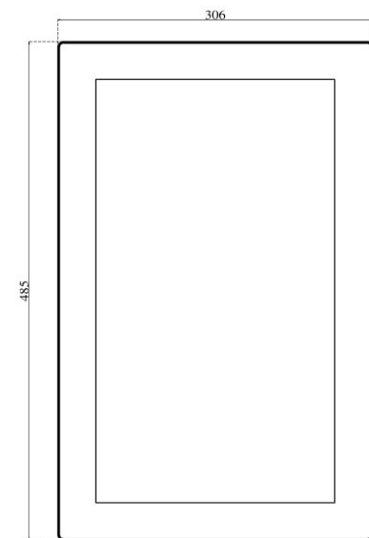

Generic specifications:

- Dimension : 485x305x90 mm (L x H x W)
- Weight : 12 Kg
- Materials : 3 mm temperate glass (cover)
: anodized alluminium (case)
- Cooling type : fanless
- Protection grade : total IP 66
- Mounting type : VESA mount 100
: ARM mount compatible with Rittal CP40
: STAND mount compatible with Rittal CP40
- Operating temperature : 0 °C - +50 °C (80% humidity, no condensing)

Display:

- TFT type : 18.5" color TFT LCD with LED inverter
- Resolution : 1366x768 or 1920x1080 pixel
- Brightness : 300 or 350 cd/m² (typical)
- Contrast ratio : 1000:1 (typical)
- View angle : 170~170 (H); 178~170 (V)
- Max colours : 16.7 Millions
- Touch type : Projected capacitive

Power specification:

- Rated input voltage : 24 VDC
- Input voltage limit: : 9.....36 VDC
- Power consumption : 42 W

Order options:

- Storage: 1x mSATA SSD
- Memory module size: 2GB, 4GB or 8GB DDR3L sodimm 1600 MHz
- Additional WI-Fi ethernet [mini PCI-e, half-size module]
- Max 2x IP66 USB port
- Keyboard with max 7x Ø 22 elements

Arm horizontal with keyboard

Arm horizontal

Arm vertical

Stand horizontal with keyboard

Stand horizontal

Stand vertical

Vesa horizontal with keyboard

Vesa horizontal