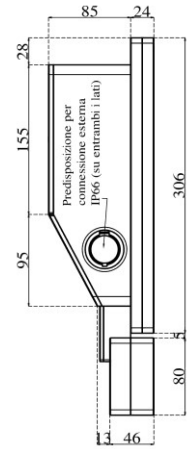

Generic specifications:

- Dimension : 485x305x90 mm (L x H x W)
- Weight : 12 Kg
- Materials : 3 mm temperate glass (cover)
: anodized alluminium (case)
- Cooling type : fanless
- Protection grade : total IP 66
- Mounting type : VESA mount 100
: ARM mount compatible with Rittal CP40
: STAND mount compatible with Rittal CP40
- Operating temperature : 0 °C - +50 °C (80% humidity, no condensing)

Power specification:

- Rated input voltage : 24 VDC
- Input voltage limit: : 9.....36 VDC
- Power consumption : 42 W

Order options:

- Storage: 1x mSATA SSD
- Memory module size: 2GB, 4GB or 8GB DDR3L sodimm 1600 MHz
- Additional WI-Fi ethernet [mini PCI-e, half-size module]
- Max 2x IP66 USB port
- Keyboard with max 7x Ø 22 elements

Arm horizontal with keyboard

Arm horizontal

Arm vertical

Stand horizontal with keyboard

Stand horizontal

Stand vertical

Vesa horizontal with keyboard

Vesa horizontal