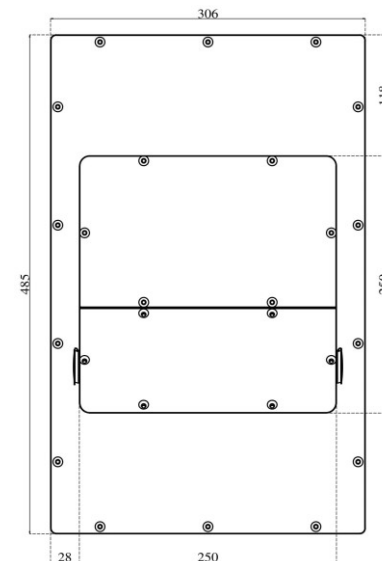

Generic specifications:

- Dimension : 485x305x90 mm (L x H x W)
- Weight : 12 Kg
- Materials : 3 mm temperate glass (cover)
: anodized alluminium (case)
- Cooling type : fanless
- Protection grade : total IP 66
- Mounting type : VESA mount 100
: ARM mount compatible with Rittal CP40
: STAND mount compatible with Rittal CP40
- Operating temperature : 0 °C - +50 °C (80% humidity, no condensing)

Power specification:

- Rated input voltage : 24 VDC
- Input voltage limit: : 9.....36 VDC
- Power consumption : 42 W

Order options:

- Storage: 1x mSATA SSD
- Memory module size: 2GB, 4GB or 8GB DDR3L sodimm 1600 MHz
- Additional WI-Fi ethernet [mini PCI-e, half-size module]
- Max 2x IP66 USB port
- Keyboard with max 7x Ø 22 elements

Arm horizontal with keyboard

Arm horizontal

Arm vertical

Stand horizontal with keyboard

Stand horizontal

Stand vertical

Vesa horizontal with keyboard

Vesa horizontal