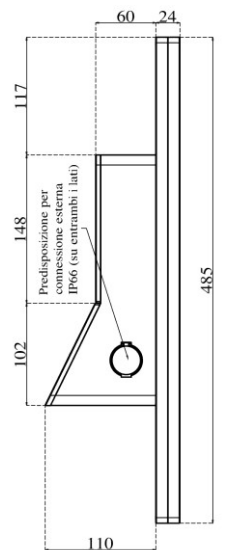

Generic specifications:

- Dimension : 485x305x90 mm (L x H x W)
- Weight : 12 Kg
- Materials : 3 mm temperate glass (cover)
: anodized alluminium (case)
- Cooling type : fanless
- Protection grade : total IP 66
- Mounting type : VESA mount 100
: ARM mount compatible with Rittal CP40
: STAND mount compatible with Rittal CP40
- Operating temperature : 0 °C - +50 °C (80% humidity, no condensing)

Display:

- TFT type : 18.5" color TFT LCD with LED inverter
- Resolution : 1366x768 or 1920x1080 pixel
- Brightness : 300 or 350 cd/m² (typical)
- Contrast ratio : 1000:1 (typical)
- View angle : 170~170 (H); 178~170 (V)
- Max colours : 16.7 Millions
- Touch type : Projected capacitive

Power specification:

- Rated input voltage : 24 VDC
- Input voltage limit: : 9.....36 VDC
- Power consumption : 42 W

Order options:

- Storage: 1x mSATA SSD
- Memory module size: 2GB, 4GB or 8GB DDR3L sodimm 1600 MHz
- Additional WI-Fi ethernet [mini PCI-e, half-size module]
- Max 2x IP66 USB port
- Keyboard with max 7x Ø 22 elements

Arm horizontal with keyboard

Arm horizontal

Arm vertical

Stand horizontal with keyboard

Stand horizontal

Stand vertical

Vesa horizontal with keyboard

Vesa horizontal