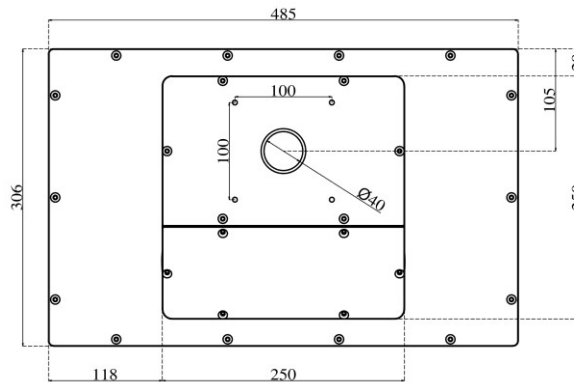

Generic specifications:

- Dimension : 485x305x90 mm (L x H x W)
- Weight : 12 Kg
- Materials : 3 mm temperate glass (cover)
: anodized alluminium (case)
- Cooling type : fanless
- Protection grade : total IP 66
- Mounting type : VESA mount 100
: ARM mount compatible with Rittal CP40
: STAND mount compatible with Rittal CP40
- Operating temperature : 0 °C - +50 °C (80% humidity, no condensing)

Power specification:

- Rated input voltage : 24 VDC
- Input voltage limit: : 9.....36 VDC
- Power consumption : 42 W

Order options:

- Storage: 1x mSATA SSD
- Memory module size: 2GB, 4GB or 8GB DDR3L sodimm 1600 MHz
- Additional WI-Fi ethernet [mini PCI-e, half-size module]
- Max 2x IP66 USB port
- Keyboard with max 7x Ø 22 elements

Arm horizontal with keyboard

Arm horizontal

Arm vertical

Stand horizontal with keyboard

Stand horizontal

Stand vertical

Vesa horizontal with keyboard

Vesa horizontal